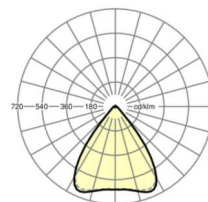

CHARACTERISTICS

Order number	19430006110
EAN number	4020863407514
Commodity code	94051190
Certification mark	IP 20, Protection class I, ENEC10 VDE, F, HACCP DIN10500/Food/IFS-application-related suitability/BRC, Indoor, CE
Impact resistance (IK rating)	IK03 (-20°C bis 25°C)
Ambient temperatur	ta -20°C to 25°C
Special properties	Ready for IoT
Warranty period	5 years

ELECTRICAL ENGINEERING

Controller	Electronic driver DALI2 (1 pcs.)
System output	70W
Mains voltage	230V/50Hz
Energy efficiency class/light source	E

LIGHTING TECHNOLOGY

Placement	LED, Colour rendering/Light colour CRI ≥ 80 / 3000K
Colour tolerance (MacAdam)	3SDCM
Photobiological safety (Luminaire)	RG1
Nominal luminous flux	9482lm
LED service life	50000h L80/B10 (Tq 25°C)
Luminaire luminous efficiency	136lm/W
Beam angle	80° (C0) / 80° (C90)
UGR lat./long.	19.4 / 19.6

MECHANICS

Housing colour	traffic white RAL 9016
Dimensions (LxWxH/DxH)	1531mm x 55mm x 37mm
Weight (net)	1.9kg
Type of installation	Mounting rail system installation, Light structure

Dimensions

L	1531 mm	Length
B	55 mm	Width
H	37 mm	Height

DEEP-LINK

<https://www.regiolux.de/en/article/19430006110>

Reference	LED 10000lm 830
ηLB	100 %
Φ ↓/↑	98 % / 2 %
UGR lat./long.	19.4 / 19.6